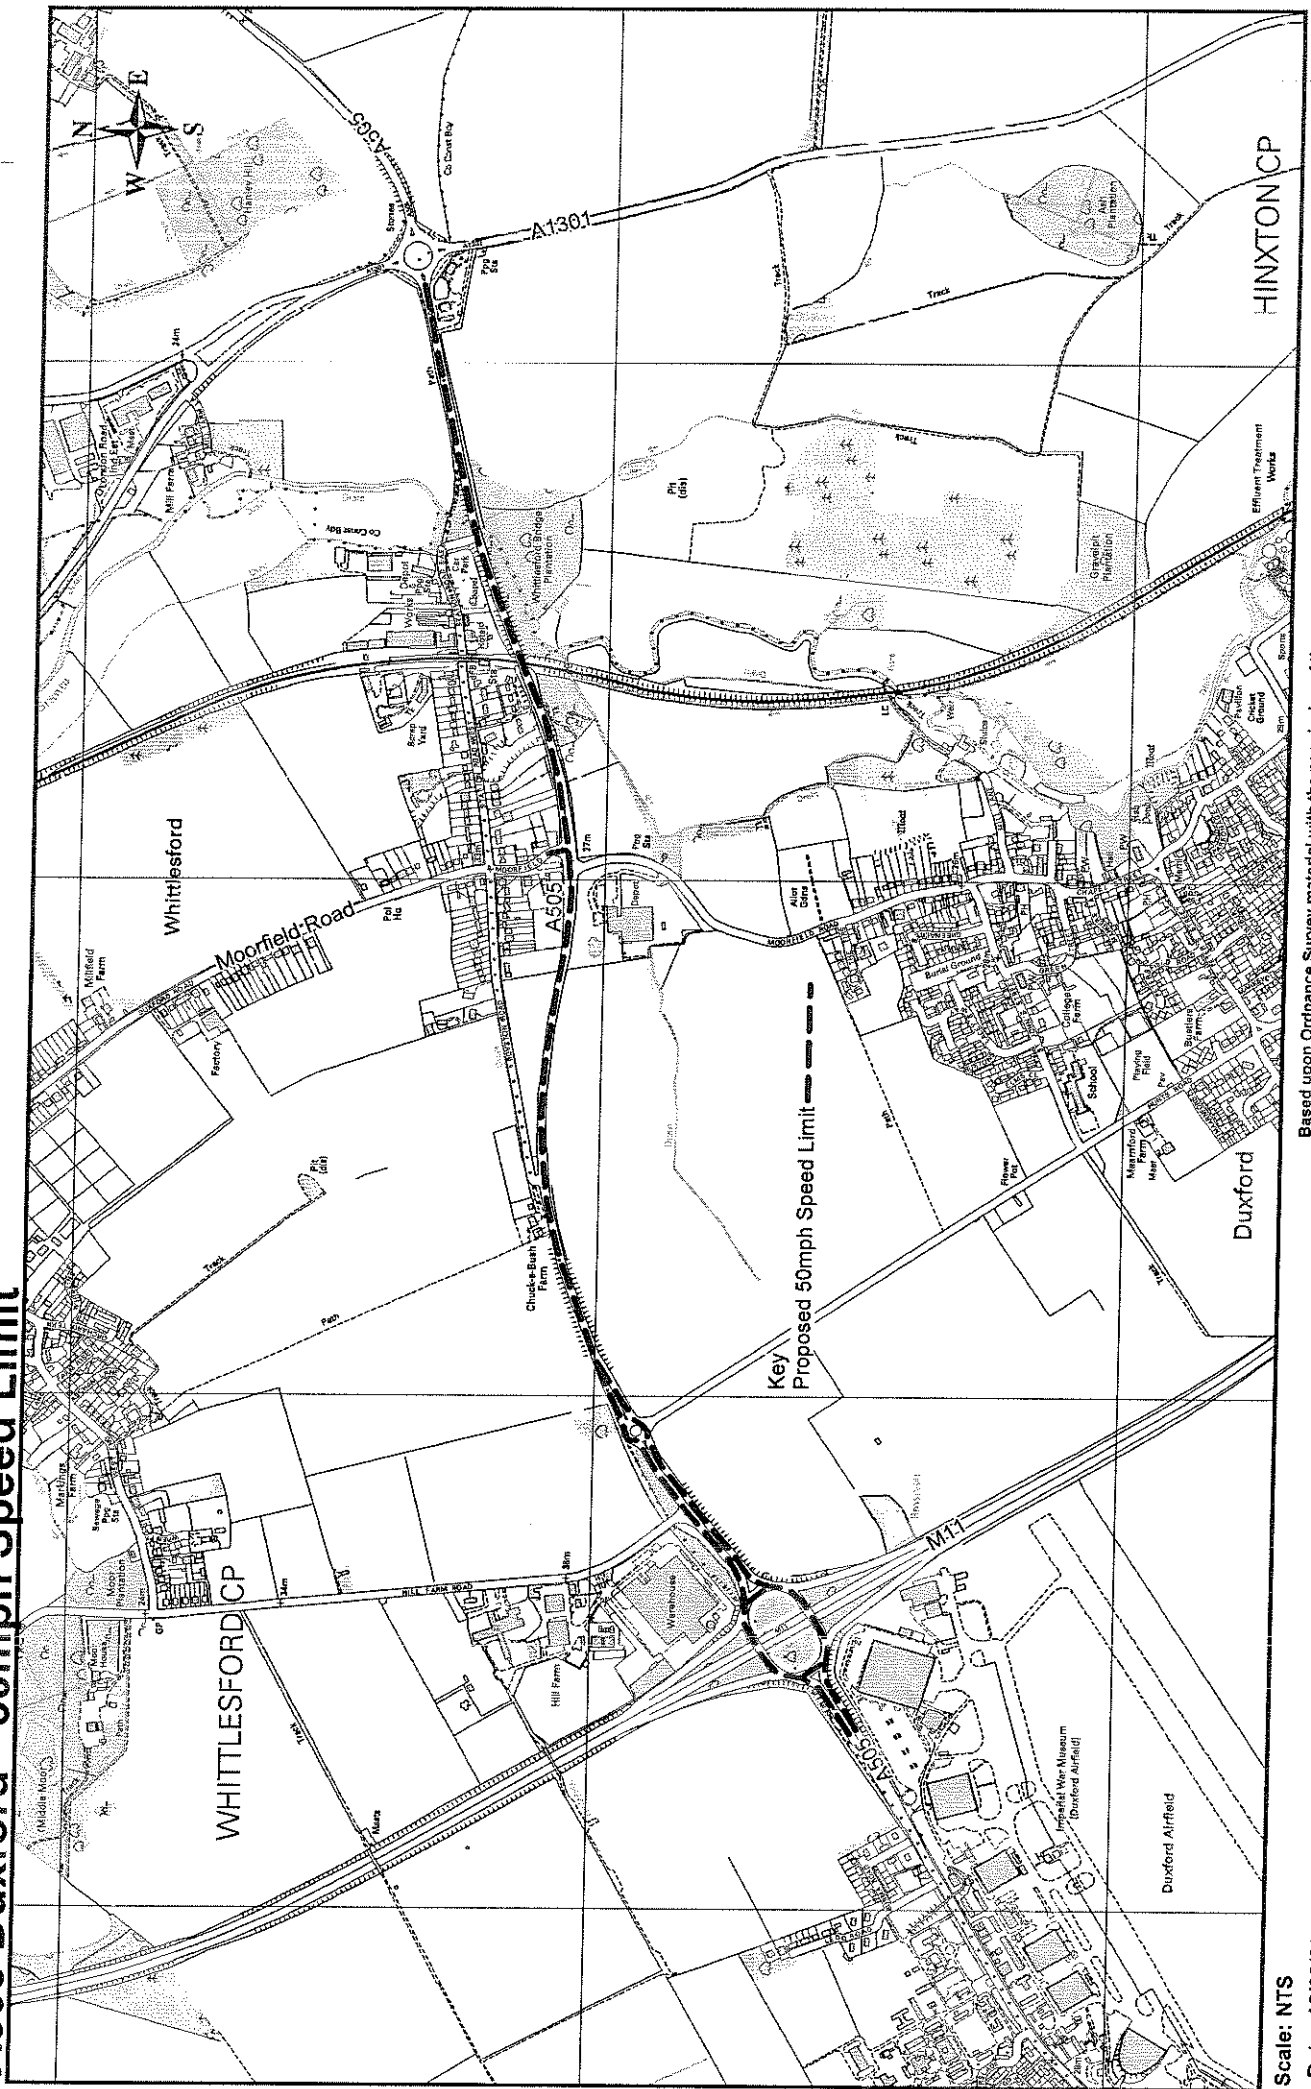

Cambridgeshire County Council A505 Duxford - 50mph Speed Limit

Scale: NTS

Date: 12/02/2009

By: ff319

Based upon Ordnance Survey material with the permission of the
Controller of Her Majesty's Stationery Office © Crown copyright.
Unauthorised reproduction infringes copyright
and may lead to prosecution. 100023205 2009